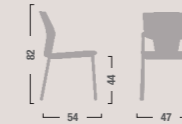

SPRING
COMMUNITY CHAIR

SPRING
COMMUNITY CHAIR

SPRING

OPERATIVE CHAIR

Scocca: in polipropilene.
Body: in polypropilene.

Telaio fisso: in acciaio cromato.
Fixed frame: in chromed steel.

Agganci.
Linking devices.

Agganci.
Linking devices.

Nero
Black

Bianco
White

Bordeaux
Bordeaux

Sabbia
Sand

Blu
Dark blue

Grigio
Grey

SR 12-SR13
Sedia 4 gambe cromata
con braccioli.
Four legs chromed chair
with armrests.

SR 10-SR11
Sedia 4 gambe cromata
senza braccioli.
Four legs chromed chair
without armrests.

SR 14
Sedia girevole cromata
senza braccioli.
Revolving chromed chair
without armrests.

SR 16
Sedia girevole cromata
con braccioli.
Revolving chromed chair
with armrests.

Panca a 2 posti.
Two seater bench.

Panca a 3 posti.
Three seater bench.

Panca a 4 posti.
Four seater bench.