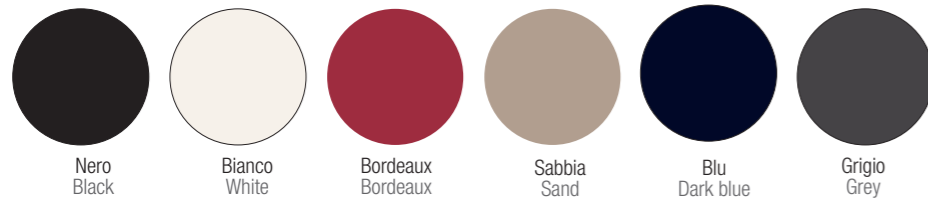

SPRING
COMMUNITY CHAIR

SPRING
COMMUNITY CHAIR

SPRING

OPERATIVE CHAIR

Scocca: in polipropilene.
Body: in polypropilene.

Telaio fisso: in acciaio cromato.
Fixed frame: in chromed steel.

Agganci.
Linking devices.

Agganci.
Linking devices.

Nero
Black

Bianco
White

Bordeaux
Bordeaux

Sabbia
Sand

Blu
Dark blue

Grigio
Grey

SR 12-SR13
Sedia 4 gambe cromata
con braccioli.
Four legs chromed chair
with armrests.